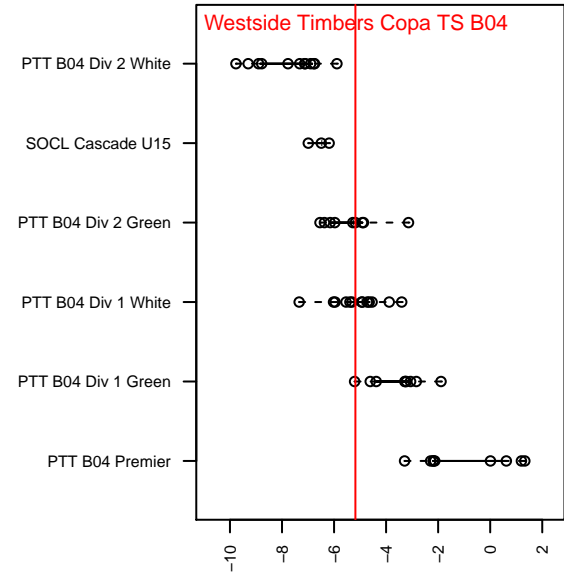

Westside Timbers Copa TS B04

Westside Timbers
 Beaverton, OR
 B04 total strength=772
 attack=1.13 defense=0.73
 fall league = PTT B04 Div 2 Green
 spr league = Spr OYS B04 Div 2 Green

alt names used:
 Westside Timbers Copa TS B04
 Westside Timbers 04B Copa TS
 WT 04B Copa TS
 Westside Timbers 04B Copa TS
 Westside Timbers 04B Copa TS

Venues played:
 2016 Beaverton Cup BU13 Silver
 2016 Mt Hood Challenge U13 Silver
 2016 PTT B04 Division 2 Green
 2016 OYS Founders Cup B04
 2016 Spr OYS B04 Division 2 Green

Westside Timbers Copa TS B04
 Dots are actual minus expected GF (blue circles) and GA (red triangles).
 Blue line is smoothed change in attack strength. Red is smoothed change in defense strength.

**attack and defense variance (black dot)
relative to other teams
and top 10 in region**

**attack and defense rating
relative to others at age
and all opponents in last 13 months**

Performance relative to 13 month average