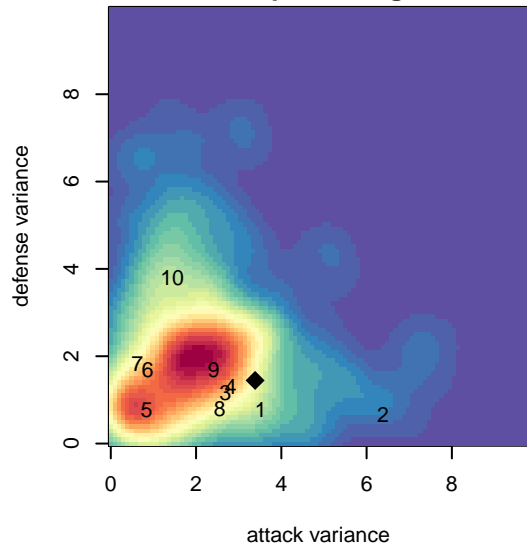

Westside Timbers Copa TS B04

Westside Timbers
 Beaverton, OR
 B04 total strength=772
 attack=1.13 defense=0.73
 fall league = PTT B04 Div 2 Green
 spr league = Spr OYS B04 Div 2 Green

alt names used:
 Westside Timbers Copa TS B04
 Westside Timbers 04B Copa TS
 WT 04B Copa TS
 Westside Timbers 04B Copa TS
 Westside Timbers 04B Copa TS

Venues played:
 2016 Beaverton Cup BU13 Silver
 2016 Mt Hood Challenge U13 Silver
 2016 PTT B04 Division 2 Green
 2016 OYS Founders Cup B04
 2016 Spr OYS B04 Division 2 Green

Westside Timbers Copa TS B04
 Dots are actual minus expected GF (blue circles) and GA (red triangles).
 Blue line is smoothed change in attack strength. Red is smoothed change in defense strength.

**attack and defense variance (black dot)
relative to other teams
and top 10 in region**

**attack and defense rating
relative to others at age
and all opponents in last 13 months**

Performance relative to 13 month average