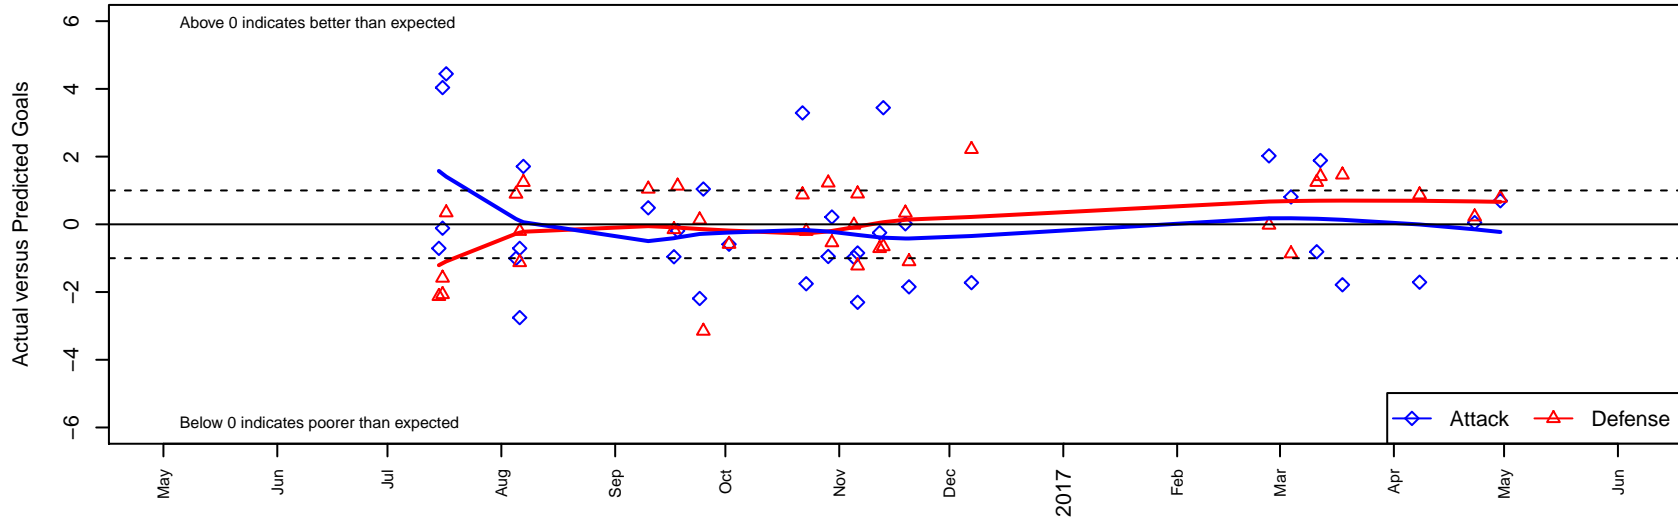

Westside Timbers Copa TS B04

Westside Timbers
 Beaverton, OR
 B04 total strength=772
 attack=1.13 defense=0.73
 fall league = PTT B04 Div 2 Green
 spr league = Spr OYS B04 Div 2 Green

alt names used:
 Westside Timbers Copa TS B04
 Westside Timbers 04B Copa TS
 WT 04B Copa TS
 Westside Timbers 04B Copa TS
 Westside Timbers 04B Copa TS

Venues played:
 2016 Beaverton Cup BU13 Silver
 2016 Mt Hood Challenge U13 Silver
 2016 PTT B04 Division 2 Green
 2016 OYS Founders Cup B04
 2016 Spr OYS B04 Division 2 Green

Westside Timbers Copa TS B04
 Dots are actual minus expected GF (blue circles) and GA (red triangles).
 Blue line is smoothed change in attack strength. Red is smoothed change in defense strength.

**attack and defense variance (black dot)
relative to other teams
and top 10 in region**

**attack and defense rating
relative to others at age
and all opponents in last 13 months**

Performance relative to 13 month average