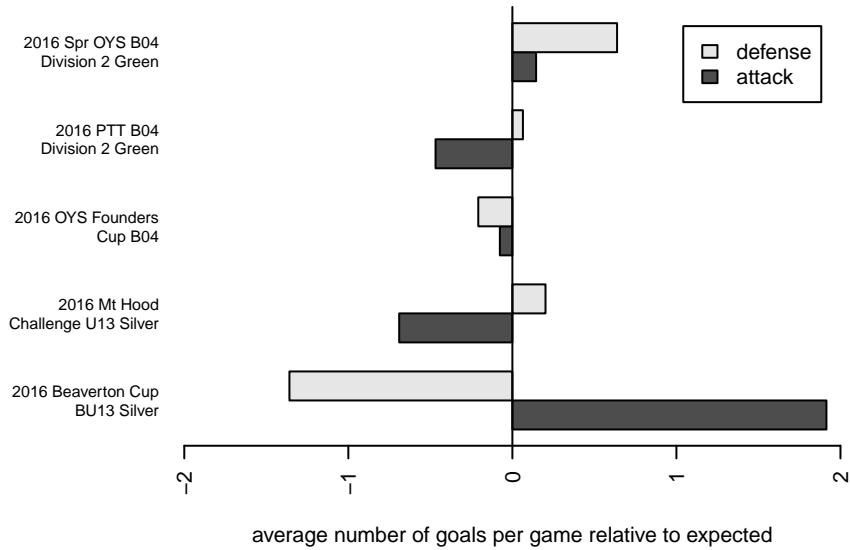

Westside Timbers Copa TS B04

Westside Timbers
 Beaverton, OR
 B04 total strength=772
 attack=1.13 defense=0.73
 fall league = PTT B04 Div 2 Green
 spr league = Spr OYS B04 Div 2 Green

alt names used:
 Westside Timbers Copa TS B04
 Westside Timbers 04B Copa TS
 WT 04B Copa TS
 Westside Timbers 04B Copa TS
 Westside Timbers 04B Copa TS

Venues played:
 2016 Beaverton Cup BU13 Silver
 2016 Mt Hood Challenge U13 Silver
 2016 PTT B04 Division 2 Green
 2016 OYS Founders Cup B04
 2016 Spr OYS B04 Division 2 Green

Westside Timbers Copa TS B04
 Dots are actual minus expected GF (blue circles) and GA (red triangles).
 Blue line is smoothed change in attack strength. Red is smoothed change in defense strength.

**attack and defense variance (black dot)
relative to other teams
and top 10 in region**

**attack and defense rating
relative to others at age
and all opponents in last 13 months**

Performance relative to 13 month average